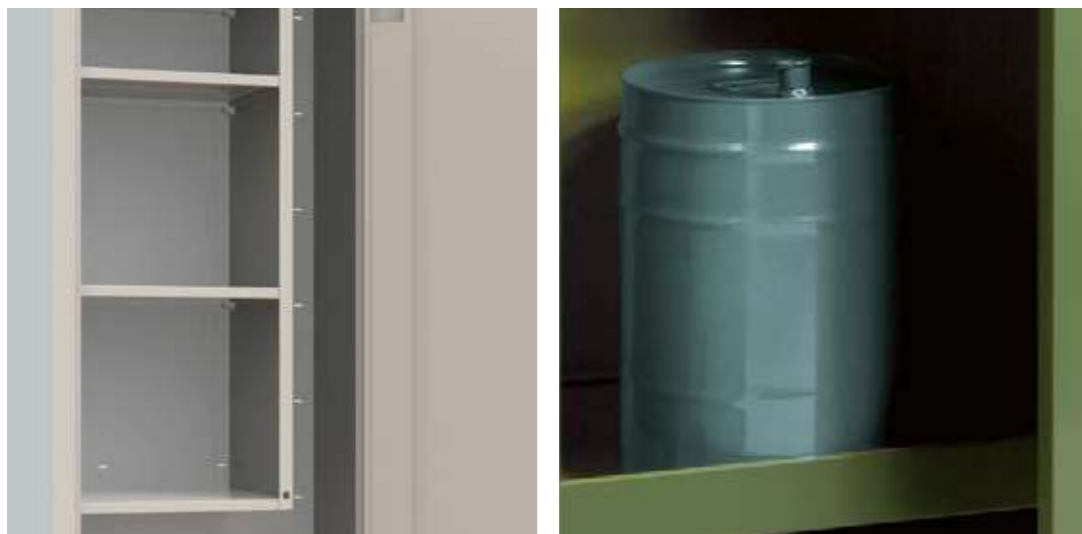

On the left, internal details: detergent compartment, liquid drip tray, equipped as a fire department cabinet.