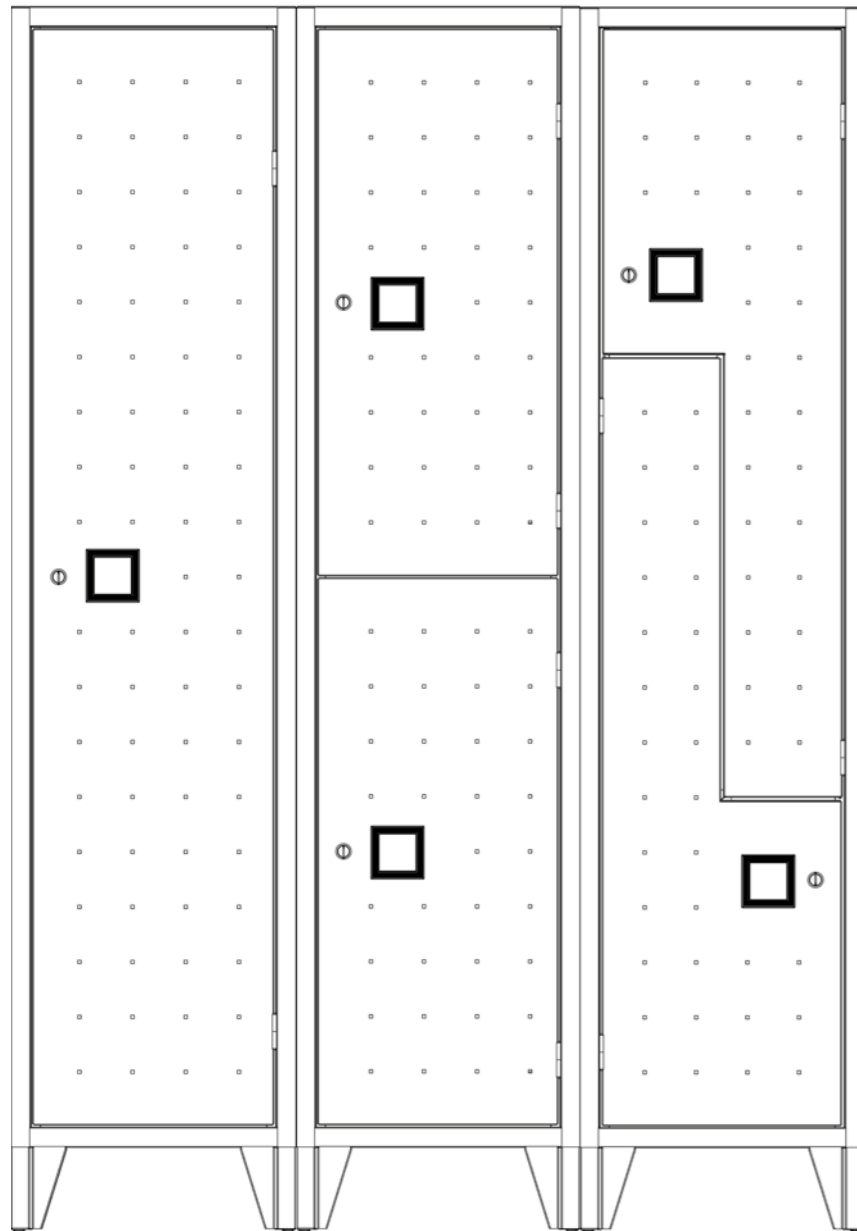

Lockers, multi-compartments, combination cabinets, and with Z-doors characterized by square hole patterns and handle with card holder.

Depth: 500 mm

Width: 420/810/1200 mm

Height: 1800 mm

Available with 1/2/3 doors, or 1/2/3/4/6/8/9/10/12/15 compartments.

Different integrated locking systems. Feet or plinth, different colors and extra options available.

mm. 420x500x1800h