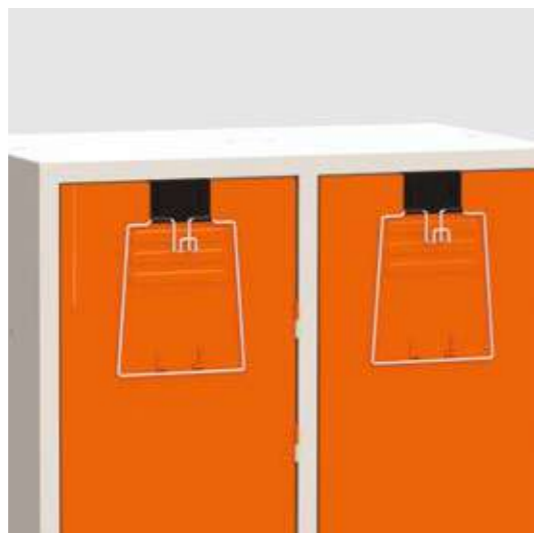

Examples of lockers with colored doors.

Details of the shoe shell made of waterproof and washable material designed to keep the shoe compartment clean. Details of the towel holder and bathrobe hook.