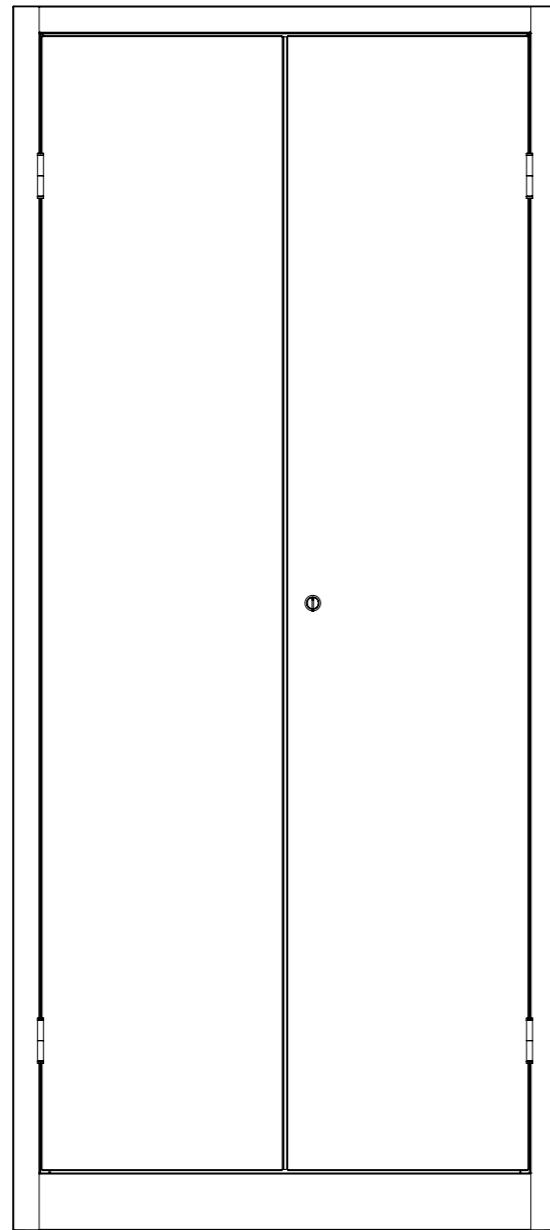

Width: 1000/1200/1500/1800 mm

Height: 680/880/2000 mm

mm.150x450x880h

mm.1000x450x2000h

mm.1200x450x2000h

Clean lines and convenience are the key points of the solutions designed for filing and office's needs. A furnishing that enhances the spaces thanks to the possibilities of customization, with open, closed or glass doors.

Traditional lockers for different applications.

Depth: 330/500 mm

Width: 322/360/380/420/525/615/690/810/907/950 /1020/1200 mm

Height: 400/1800/1820/2160 mm with full doors or as a double-deck locker,

Available with 1/2/3/4 columns, or

Depth: 400/500 mm
Width: 500/540/600/800/950/1000 mm
Height: 800/1000/1800/1950/2000/2160 mm
 Different types of internal customizations and accessories.

mm. 600x500x1950h

mm. 800x400x1800h

mm. 600x400x1800h