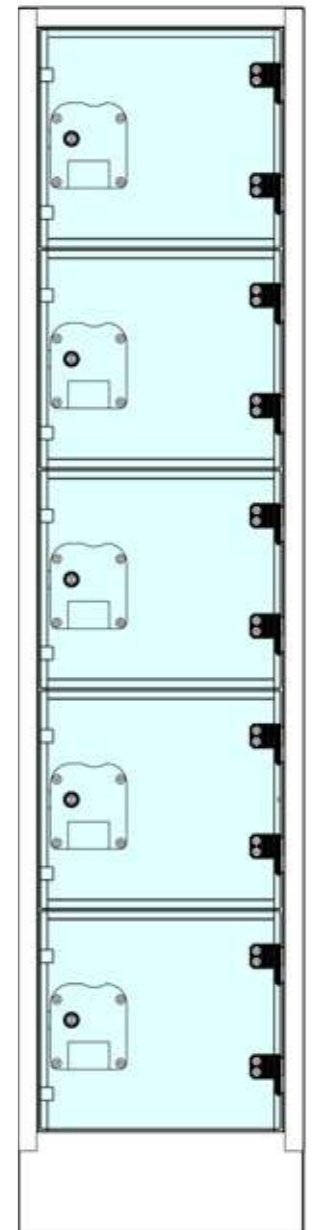

mm. 420x500x1800h