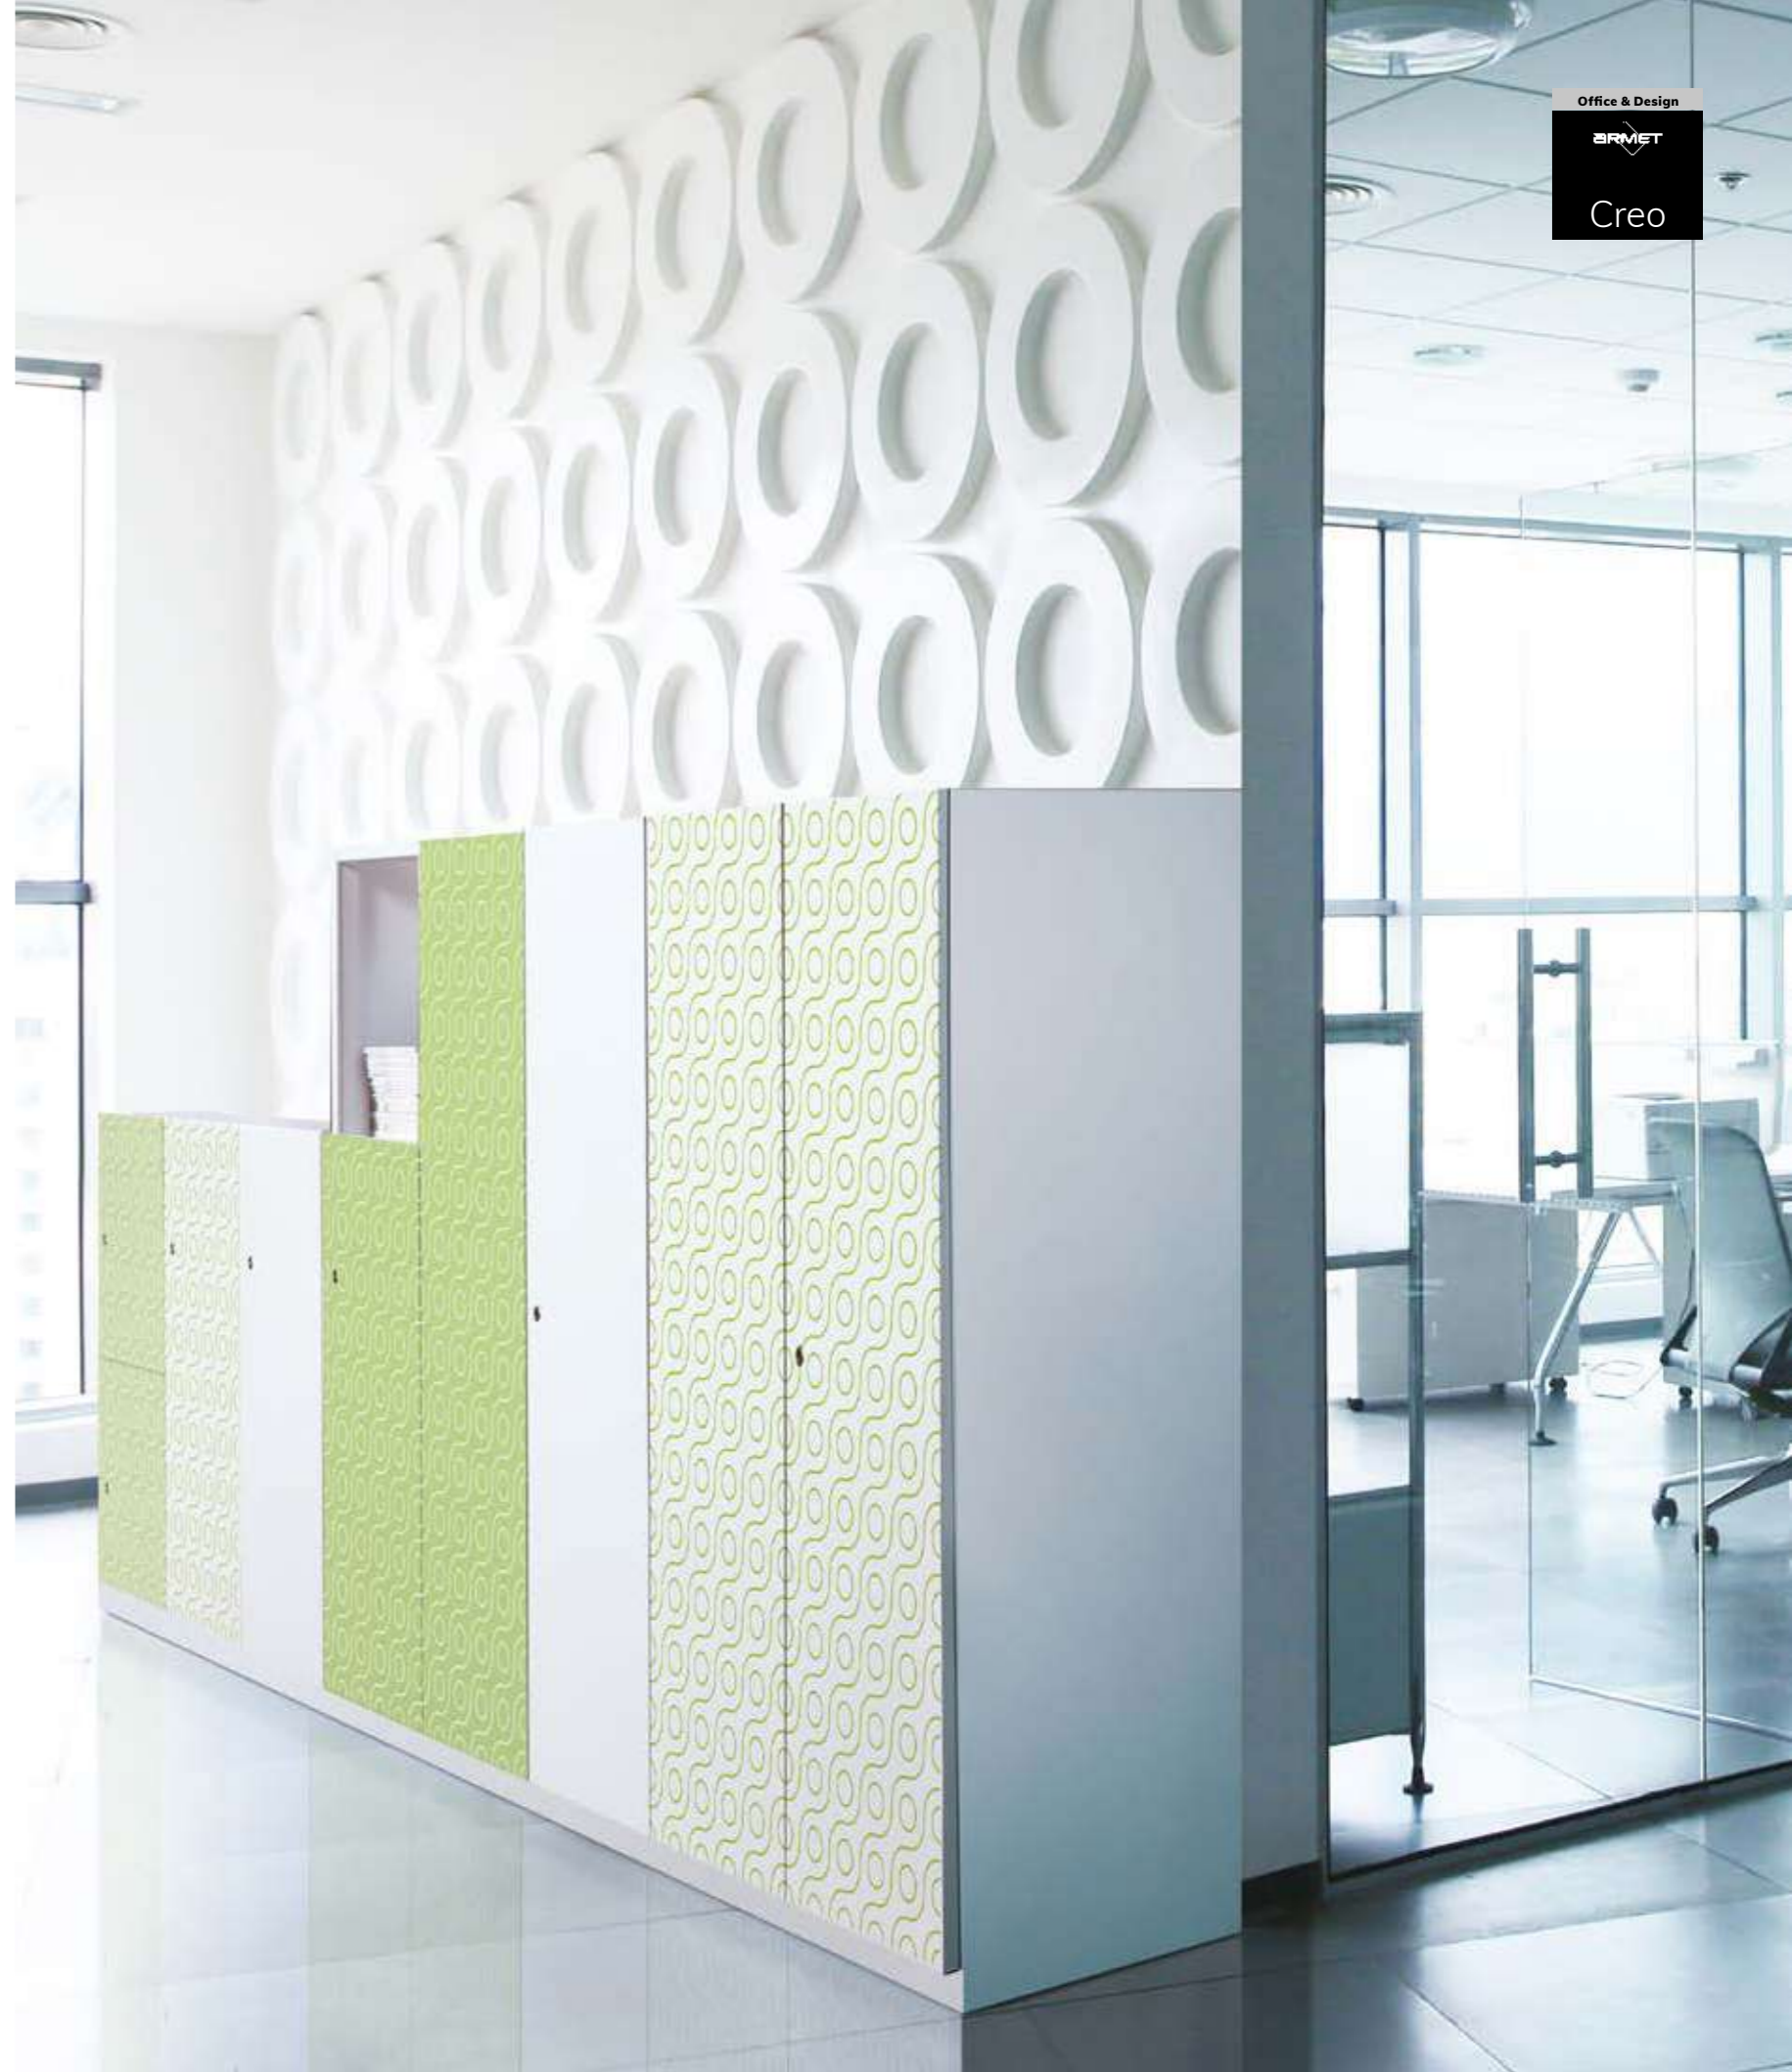

Texture suggestions applied on locations such as archives or operational offices.