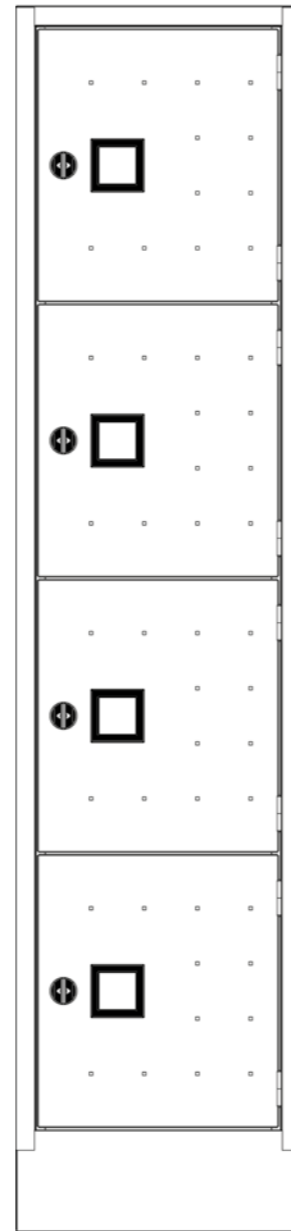

mm. 420x500x1800h

A more dynamic view of the cabinet, characterized by a great variety of bright colors and contrasts. The study of the details enhances its convenience and the various formats meet every space requirement.

Characterized by shiny colors, hole patterns on the door and square handles with card holder, this series consists of traditional lockers, combination lockers, Z doors or multi-compartments. Made of first quality steel sheets with refolded edges, feet with plastic tips arranged for adjustable foot, frontal and lateral plinth. Door with 180° opening angle with theft-proof hinges and omega for internal reinforcement. Yale type lock with flat key, padlock handle, coin lock and electronic or mechanical combinations. Painting with epoxy-polyester powder carried out through automatic machinery according to the following phases: phosphate-treatment, flushing, drying, powder projection with electrostatic procedure, powder polymerization at 180°.