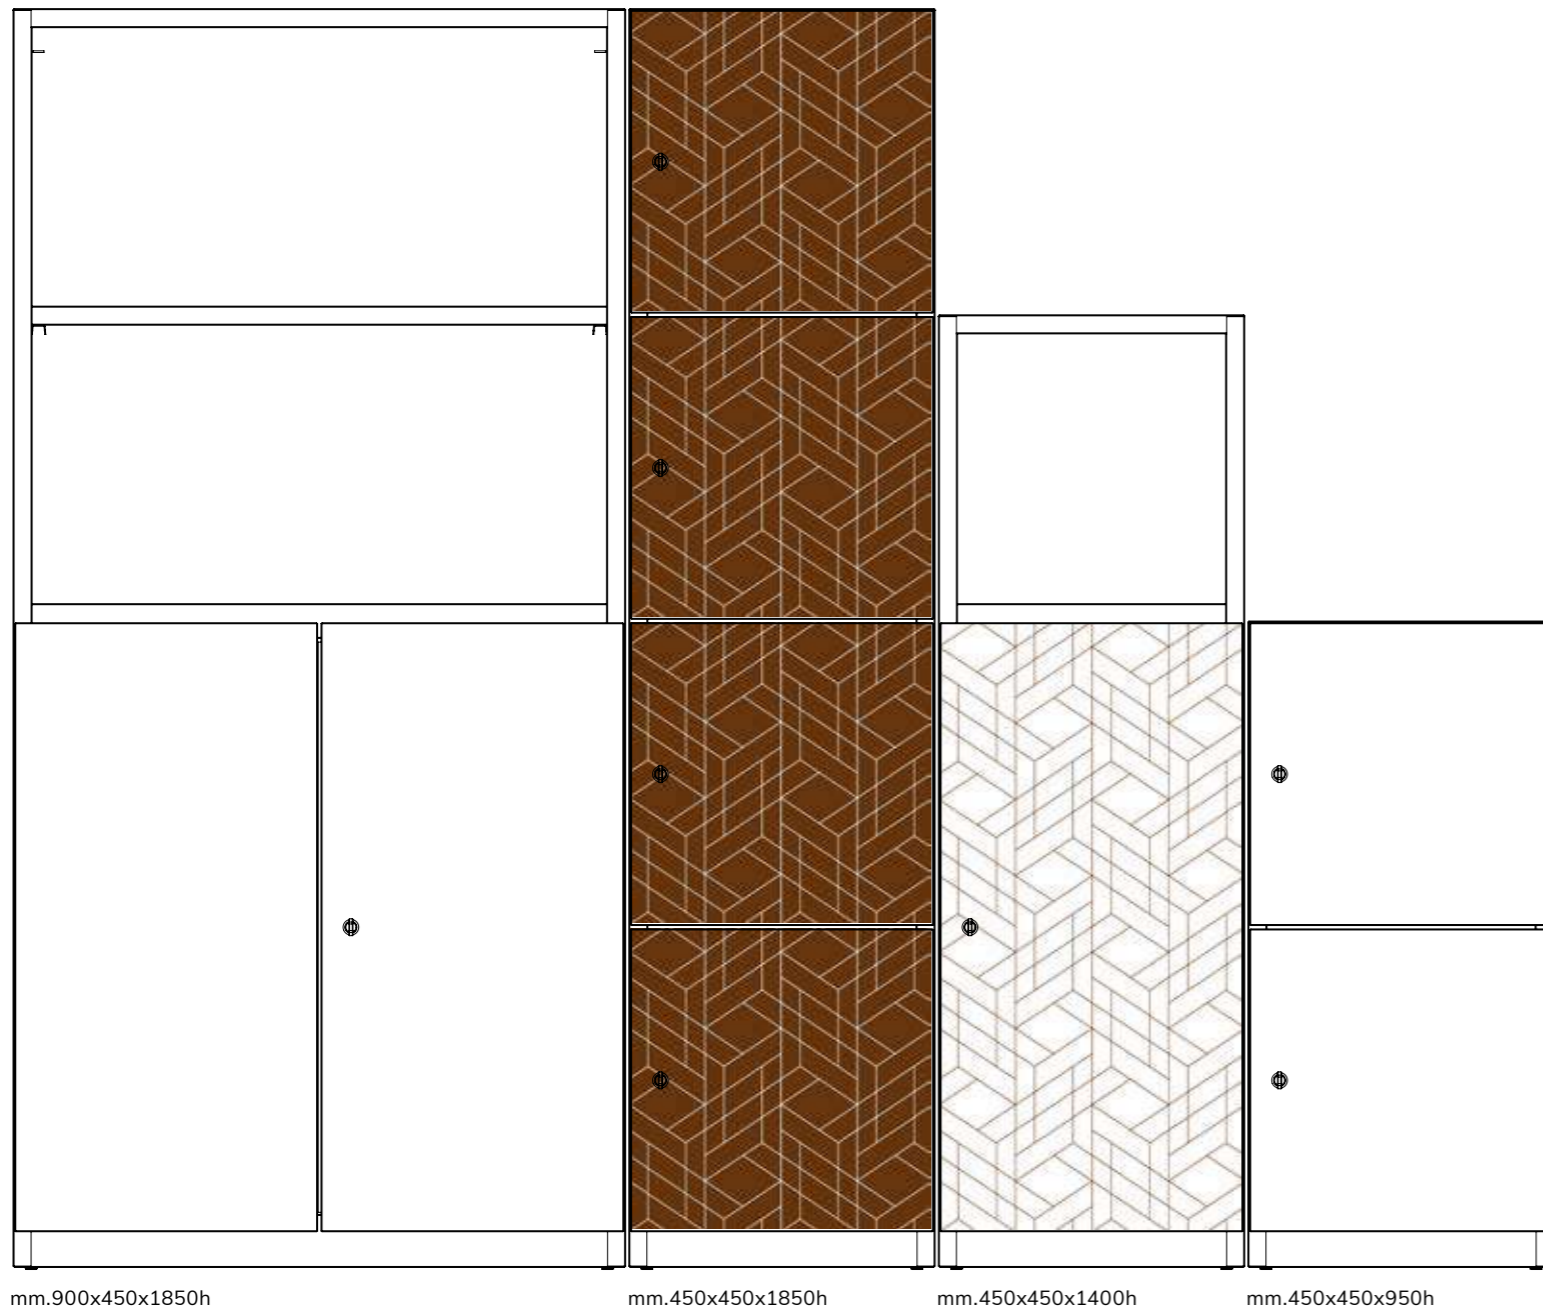

Essential, simple, customizable through colors and textures.

Depth: 450 mm. External doors

Width: 450/900 mm

Height: 950/1400/1850 mm

Recessed base 50 mm high

Security cylinder lock with 3-lever lock, adjustable feet with micrometric height adjustment, compartments with doors or open, shelves, accessories, colors and textures as an option.