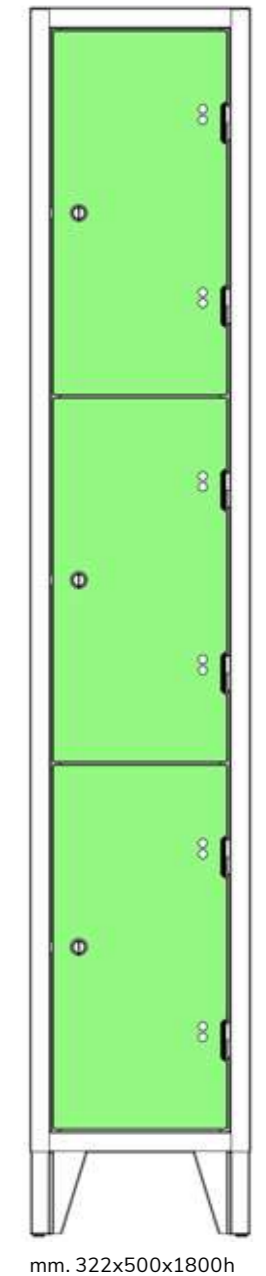

The locker which meets the canonical stylistic re-quirements. The timeless style is enhanced by the high quality of the raw material and the variety of colors. Available with double color of doors and body.

Traditional lockers with division wall, shoe holder, Z-lockers, multi-compartments. Made of first quality steel sheets with refolded edges, feet with plastic tips arranged for adjustable foot, frontal and lateral plinth. Customizable according to different needs, Door with 180° opening angle with theft-proof hinges, ventila-tion holes, card holder and metallic towel holder. Yale type lock with flat key, padlock handle, coin lock and electronic or mechanical combinations. Painting with epoxy-polyester powder carried out through auto-matic machinery according to the following phases: phosphate-treatment, flushing, drying, powder pro-jection with electrostatic procedure, powder polym-erization at 180°.